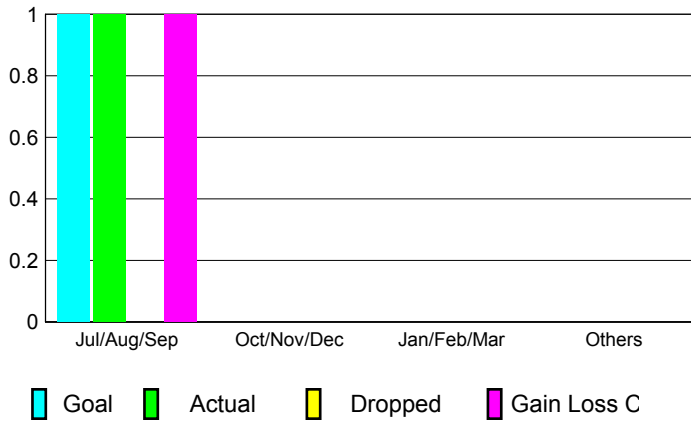

GMT: **HOWARD LEE**

Location: **ENGLAND**

GMT CA: **4**

**CLUBS**

Month	New Club Goal	Actual New Clubs	Actual Dropped Clubs	Gain/Loss of Clubs
<b>2012-2013</b>				
Jul/Aug/Sep	1	1	0	1
Oct/Nov/Dec	0	0	0	0
Jan/Feb/Mar	0	0	0	0
Apr/May/June	0	0	0	0
<b>Totals</b>	<b>1</b>	<b>1</b>	<b>0</b>	<b>1</b>

**Club Results 2012-2013**

Goal, New, Dropped, Gain/Loss

**YTD Status Quo Clubs 2012-2013**

Status Quo Clubs Compared to Status Quo Members

**Club Gain/Loss 2012-2013**

**MEMBERSHIP**

Month	Net Memb Goal	Actual New Memb	Actual Dropped Memb	Gain/Loss of Memb
<b>2012-2013</b>				
Jul/Aug/Sep	15	55	44	11
Oct/Nov/Dec	3	15	27	-12
Jan/Feb/Mar	18	21	17	4
Apr/May/June	-1	20	46	-26
<b>Totals</b>	<b>35</b>	<b>111</b>	<b>134</b>	<b>-23</b>