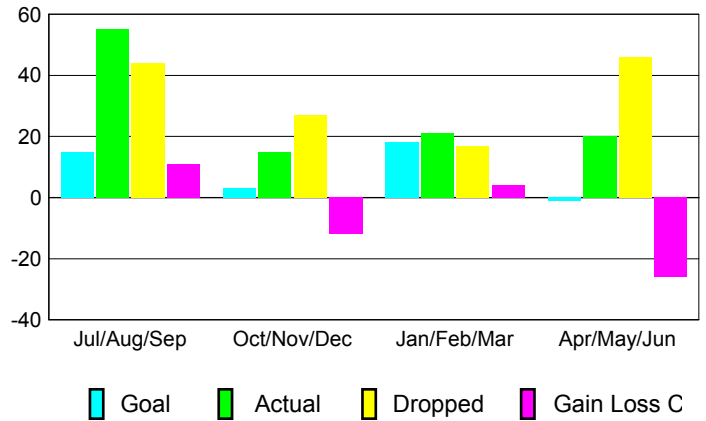

GMT: **HOWARD LEE**

Location: **ENGLAND**

GMT CA: **4**

**CLUBS**

Month	New Club Goal	Actual New Clubs	Actual Dropped Clubs	Gain/Loss of Clubs
<b>2012-2013</b>				
Jul/Aug/Sep	1	1	0	1
Oct/Nov/Dec	0	0	0	0
Jan/Feb/Mar	0	0	0	0
Apr/May/June	0	0	0	0
<b>Totals</b>	<b>1</b>	<b>1</b>	<b>0</b>	<b>1</b>

**Club Results 2012-2013**

Goal, New, Dropped, Gain/Loss

**YTD Status Quo Clubs 2012-2013**

Status Quo Clubs Compared to Status Quo Members

**Club Gain/Loss 2012-2013**

**MEMBERSHIP**

Month	Net Memb Goal	Actual New Memb	Actual Dropped Memb	Gain/Loss of Memb
<b>2012-2013</b>				
Jul/Aug/Sep	15	55	44	11
Oct/Nov/Dec	3	15	27	-12
Jan/Feb/Mar	18	21	17	4
Apr/May/June	-1	20	46	-26
<b>Totals</b>	<b>35</b>	<b>111</b>	<b>134</b>	<b>-23</b>

**Membership Results 2012-2013**

Goal, New, Dropped, Gain/Loss

**Gender Comparison 2012-2013**

**Membership Gain/Loss 2012-2013**